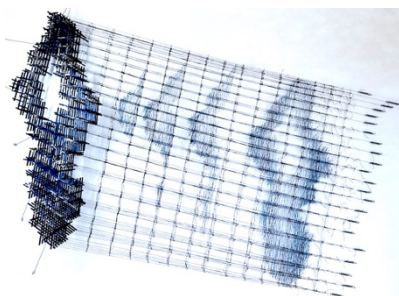

\$4200

*Cloud and Its Shadow*

2024

Wood, waxed linen cord, springs, bamboo, pigment

64" x 83" x 10"

\$12,000

*Dark Cloud*

2023