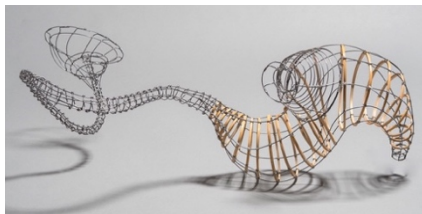

Wood, rattan, netting, shellac, pigment, rocks, waxed  
linen cord, rope

21" x 24" x 11" (primary form)

\$2500

*Water Makes Rivers Wherever It Can*

2021

Rattan, wood, pigment, waxed cord

21" x 54" x 23"

\$6500

*Waterspout*

2021

Galvanized steel wire, bamboo

17 ½" x 29" x 11 ½"

\$4500

*Water Spirit*

2024

Wood, rattan, waxed linen cord, pigment