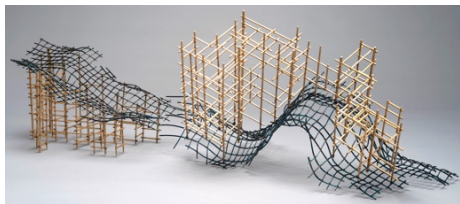

Water Makes Rivers Wherever It Can

2021

Rattan, wood, pigment, waxed cord

21" x 54" x 23"

$6500