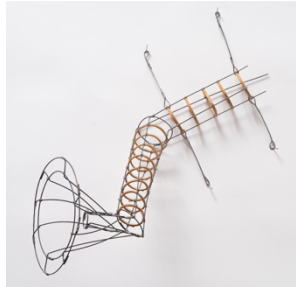

56" x 78" x 19"

\$5500

*Listening*

2024

Galvanized steel wire, rattan, nails

20" x 18" x 17"

\$450

*Cirque*