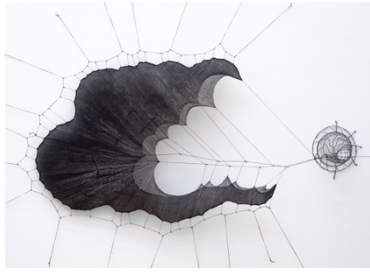

Shibori-dyed and shaped silk, wood, waxed linen,  
cordage, nails

63" x 78" x 12 ½"

\$7500

*On Fire*

2023

Galvanized steel wire, waxed cord, silk thread

14" x 16" x 12"

\$500

*Vapor*

2023

Rattan, waxed cord, bamboo, pigment

10 ½" x 10" x 7"

\$350

*Two Clouds, A Tower*

2020

Shibori-dyed and shaped silk, galvanized steel wire, waxed linen cord, nails