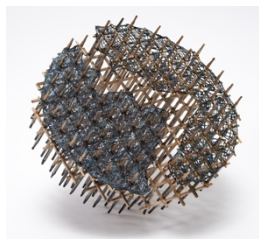

Wood, rattan, netting, shellac, pigment, rocks, waxed  
linen cord, rope

21" x 24" x 11" (primary form)

\$2500

*Water Makes Rivers Wherever It Can*

2021

Rattan, wood, pigment, waxed cord

21" x 54" x 23"

\$6500

*Waterspout*

2021

Galvanized steel wire, bamboo

17 ½" x 29" x 11 ½"

\$4500

*Water Spirit*

2024

Wood, rattan, waxed linen cord, pigment

17" x 44" x 20"

\$4500

*On Thin Ice*

2024

Wood, bamboo, shellac, pigment, cordage

16" x 17" x 17"

\$1500

*Fallen Cloud*