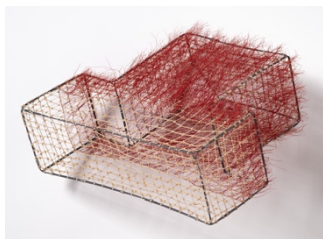

**May 9 – June 9, 2024**

*Fog*

2024

Wood, rattan, waxed cord, pigment

23" x 30" x 15"

\$800

*Lagoon*

2024

Shibori-dyed and shaped silk, wood, waxed linen,  
cordage, nails

63" x 78" x 12 ½"

\$7500

*On Fire*

2023

Galvanized steel wire, waxed cord, silk thread

14" x 16" x 12"

\$500